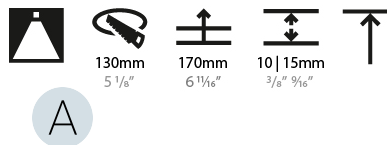

Series: Bioniq
Subseries: Bioniq Round Deep
Brand: Prolicht
Division: Architectural
Mounting Type: Recessed
Mounting Location: Ceiling
Subcategory: Downlight

PHYSICAL

Shape: Round
Diameter (mm): 139
Diameter (in): 5 1/2
Height (mm): 151
Height (in): 5 15/16
Ceiling Thickness (mm): 10 / 12.5 / 15
Ceiling Thickness (in): 3/8 or 1/2 or 9/16
Min. Recessing Depth (mm): 170
Min. Recessing Depth (in): 6 11/16
Light Distribution: Downlight
Weight (kg): 0.951
Weight (lbs): 2.1
Fixture Finish: SSR / BKV / CWI / CRY / HAB / LAG / UFT / ITA / RUA / RUR / MIC / FTG / MYG / TWT / LOD / PUS / FRO / FUP / KIA / POP / BLS / SPG / MEY / GOH / GUM / CHC / COM / ABZ / JAG / OBR / MOS / ROR
Fixture Material: Aluminum Die Cast
Cut-out Measurements: 130mm / 5 1/8"

ELECTRICAL

Lamp Type: LED (Zhaga Standard)
Input Wattage (W): 28.6
Total Output Wattage (W): 26.4
Dimming: Tri-Mode (Non-Dimming and Phase Dimming (120Vac only) and 0-10V Dimming)
Driver Included: No
Driver Location: Recessed Housing
Driver Type: Constant Current - Universal
Driver Class: Class 2
Input Voltage (V): 120 - 277
Constant Current (MA): 700

LED

Number of LEDs: 1
Color Temperature (°K): 2700 / 3000 / 3500 / 4000
Max. Delivered Lumen (lm): 1890 / 1940 / 2038 / 2080
Nominal Lumen (lm): 3210 / 3290 / 3459 / 3530
CRI: >90 CRI
Efficiency (%): 0.631
Lamp Life (hrs): 50000

OPTICAL

Reflector: 20 / 25 / 40

RATINGS AND CERTIFICATIONS

Certified By: Certified for North American Standards
IP rating: IP54