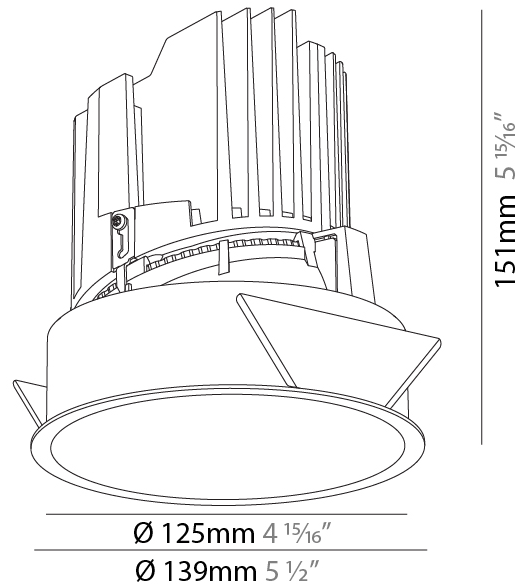

Series: Bioniq
Subseries: Bioniq Round Deep
Brand: Prolicht
Division: Architectural
Mounting Type: Recessed
Mounting Location: Ceiling
Subcategory: Downlight

PHYSICAL

Shape: Round
Diameter (mm): 139
Diameter (in): 5 1/2
Height (mm): 151
Height (in): 5 15/16
Ceiling Thickness (mm): 10 / 12.5 / 15
Ceiling Thickness (in): 3/8 or 1/2 or 9/16
Min. Recessing Depth (mm): 170
Min. Recessing Depth (in): 6 11/16
Light Distribution: Downlight
Weight (kg): 0.951
Weight (lbs): 2.1
Fixture Finish: SSR / BKV / CWI / CRY / HAB / LAG / UFT / ITA / RUA / RUR / MIC / FTG / MYG / TWT / LOD / PUS / FRO / FUP / KIA / POP / BLS / SPG / MEY / GOH / GUM / CHC / COM / ABZ / JAG / OBR / MOS / ROR
Fixture Material: Aluminum Die Cast
Cut-out Measurements: 130mm / 5 1/8"

ELECTRICAL

Lamp Type: LED (Zhaga Standard)
Input Wattage (W): 28.6
Total Output Wattage (W): 26.4
Dimming: Tri-Mode (Non-Dimming and Phase Dimming (120Vac only) and 0-10V Dimming)
Driver Included: No
Driver Location: Recessed Housing
Driver Type: Constant Current - Universal
Driver Class: Class 2
Input Voltage (V): 120 - 277
Constant Current (MA): 700

LED

Number of LEDs: 1
Color Temperature (°K): 2700 / 3000 / 3500 / 4000
Max. Delivered Lumen (lm): 1890 / 1940 / 2038 / 2080
Nominal Lumen (lm): 3210 / 3290 / 3459 / 3530
CRI: >90 CRI
Efficiency (%): 0.631
Lamp Life (hrs): 50000

OPTICAL

Reflector: 20 / 25 / 40

RATINGS AND CERTIFICATIONS

Certified By: Certified for North American Standards
IP rating: IP54