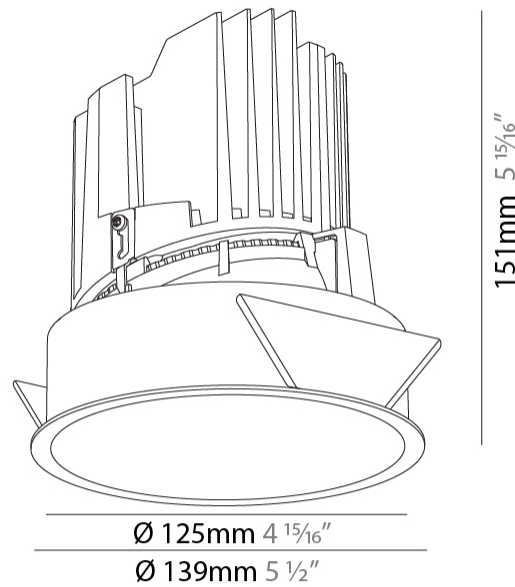

PHYSICAL

Shape: Round
Diameter (mm): 139
Diameter (in): 5 1/2
Height (mm): 151
Height (in): 5 15/16
Ceiling Thickness (mm): 10 / 12.5 / 15
Ceiling Thickness (in): 3/8 or 1/2 or 9/16
Min. Recessing Depth (mm): 170
Min. Recessing Depth (in): 6 11/16
Light Distribution: Downlight
Weight (kg): 0.926
Weight (lbs): 2.04
Fixture Finish: SSR / BKV / CWI / CRY / HAB / LAG / UFT / ITA / RUA / RUR / MIC / FTG / MYG / TWT / LOD / PUS / FRO / FUP / KIA / POP / BLS / SPG / MEY / GOH / GUM / CHC / COM / ABZ / JAG / OBR / MOS / ROR
Fixture Material: Aluminum Die Cast
Cut-out Measurements: 130mm / 5 1/8"

ELECTRICAL

Lamp Type: LED (Zhaga Standard)
Input Wattage (W): 28.6
Total Output Wattage (W): 26.4
Dimming: Tri-Mode (Non-Dimming and Phase Dimming (120Vac only) and 0-10V Dimming)
Driver Included: No
Driver Location: Recessed Housing
Driver Type: Constant Current - Universal
Driver Class: Class 2
Housing: See components
Input Voltage (V): 120 - 277
Constant Current (MA): 700

LED

Number of LEDs: 1
Color Temperature (°K): 2700 / 3000 / 3500 / 4000
Max. Delivered Lumen (lm): 2030 / 2080 / 2186 / 2230
Nominal Lumen (lm): 3210 / 3290 / 3459 / 3530
CRI: >90 CRI
Efficiency (%): 0.631
Lamp Life (hrs): 50000

OPTICAL

Reflector: 20 / 25 / 40

RATINGS AND CERTIFICATIONS

Certified By: Certified for North American Standards
IP rating: IP20